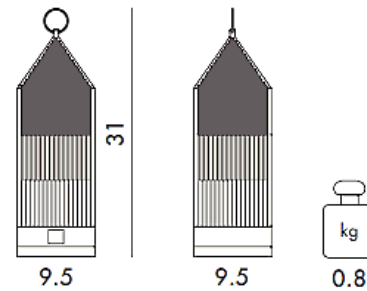

Lantern

Lantern is an original portable LED, transparent, “chargeable”, injection moulded lamp that charges by placing it onto a charging base. The light is projected by a graphic effect of the design.

Brand: **KARTELL**
Item type: Table Lamp
Item code: 9335/FU
Designer: Fabio Novembre
Color: Smoke
Dimension: 9.5 x 9.5 x 31 cm

Please click the link for more option and finishes:

https://www.kartell.com/IT/it/illuminazione/lantern/09335?variantName=x_colorVariant&variantValue=FU